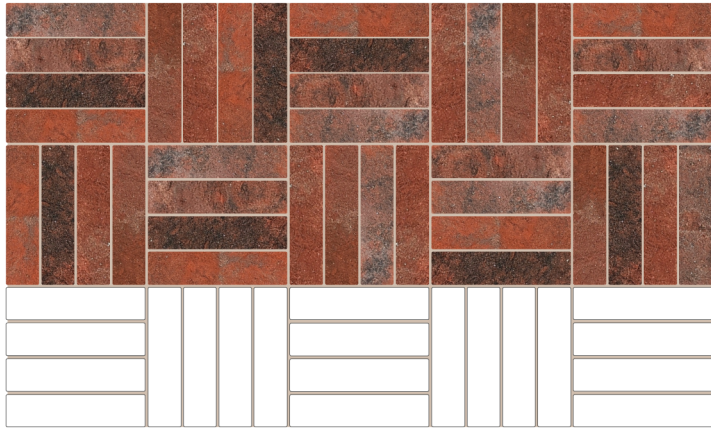

# DUTCH CLAY PAVERS - Laying Patterns

BASKET WEAVE

STRETCHER BOND

45° HERRINGBONE

90° HERRINGBONE