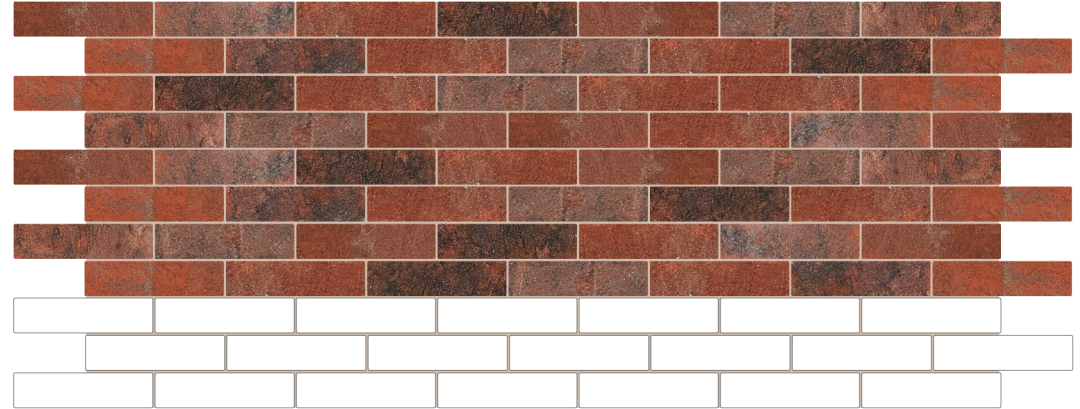

# DUTCH CLAY PAVERS - Laying Patterns

BASKET WEAVE

STRETCHER BOND

45° HERRINGBONE

90° HERRINGBONE